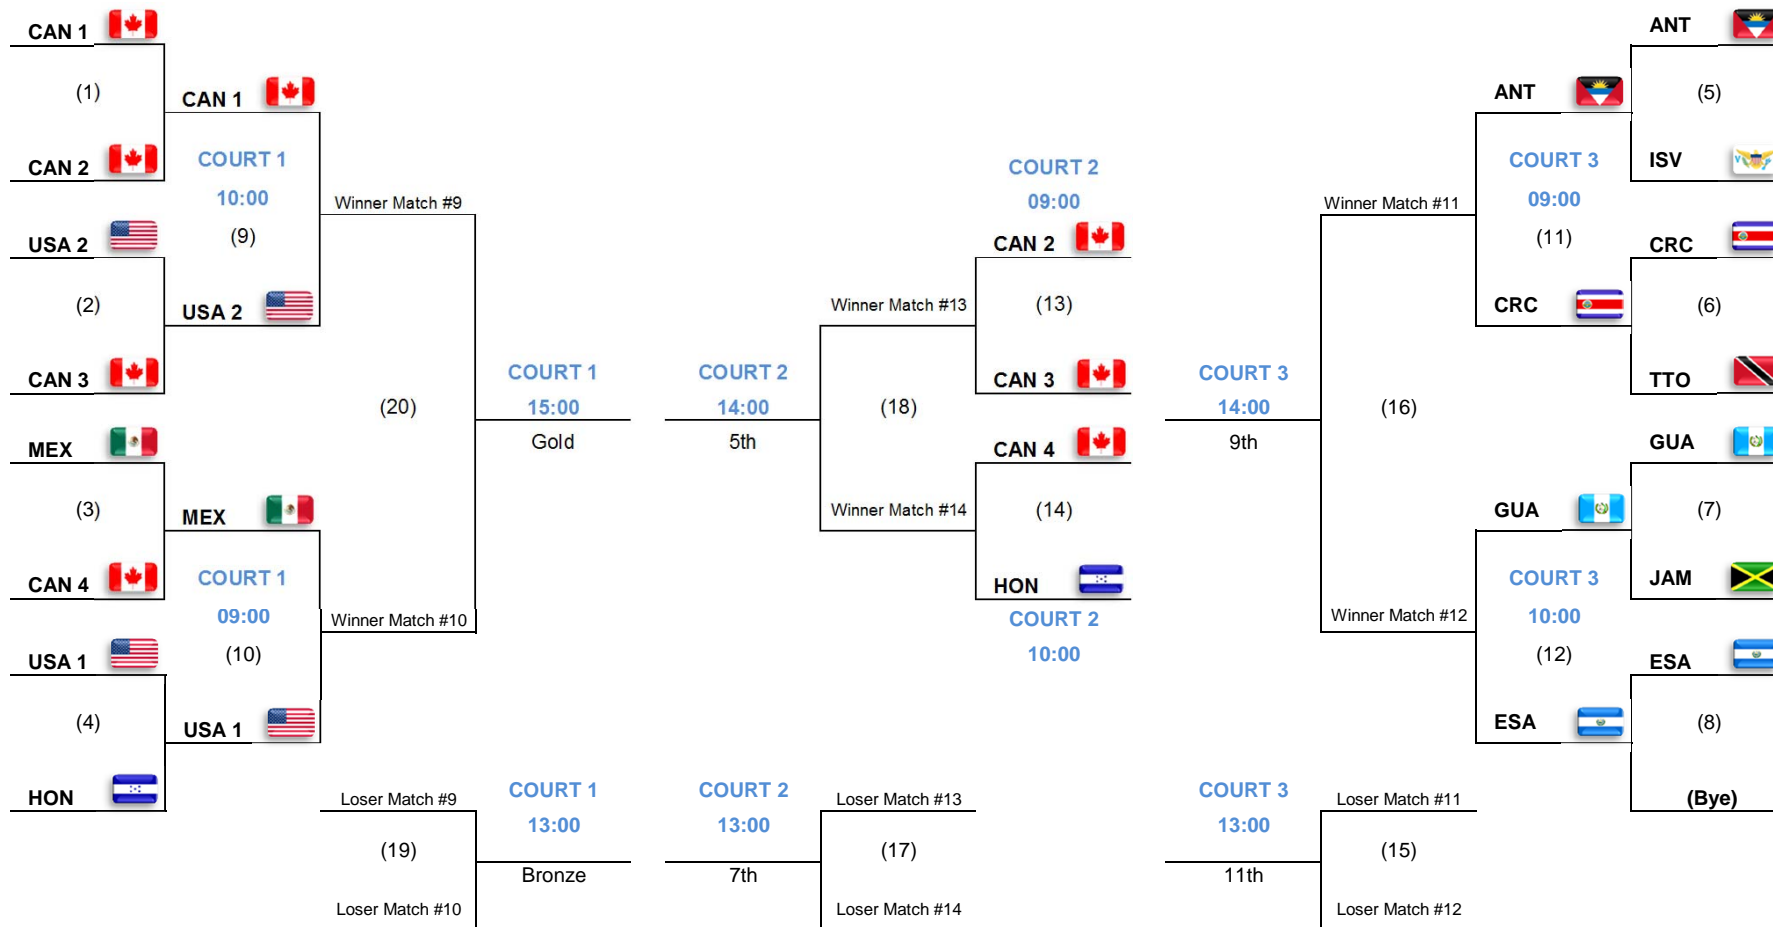

2015 NORCECA Beach Tour North Bay (CAN)

CANADA / Women • 07 - 09-Aug-2015

B-2 Match schedule - Main draw

No.	Rnd.	Br.	Date	Team A	Team B	Referees	Court	Time
42	F5	F	09-Aug	Winner of match 37	Winner of match 38		2	14:00
43	F3	F	09-Aug	Loser of match 35	Loser of match 36		1	13:00
44	F1	F	09-Aug	Winner of match 35	Winner of match 36		1	15:00

2015 North Bay NORCECA Playoffs

WOMEN